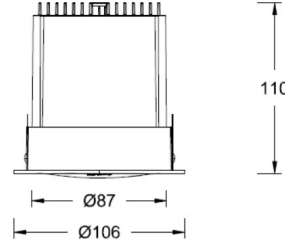

线图

产品描述

辰星系列洗墙筒灯，整灯精致整洁，专为家居照明环境设计。采用 LiteBrush®光学系统，确保洗墙均匀。

产品特性

- 主体材质： 铝合金压铸灯身
- 光学系统： LiteBrush®光学系统
- 表面处理： 静电粉末喷涂
- 投射方向： /
- 配件/支架： /
- 安规认证： CCC
- 防护等级： IP20
- 绝缘等级： Class II
- 环境温度： -20°C- 40°C

产品规格

- 开孔尺寸： Ø100mm
- 天花厚度： 9mm - 25mm
- 遮光角： /
- 光源类型： COB
- 光源光通量： 2200lm@22W 3000K
- 光源寿命： >36000h-L70 /B10-Ta25°C(LM-80/TM-21)
- 色温/显指： 2700K/3000K/3500K/4000K, Ra90
  2700K-6500K 可变色温, Ra > 90
- 光源色容差： 3 SDCM
- 输入电压： 220V~240V AC / 50Hz
- 调光控制： ON-OFF,0-10V 调光,(需与现场做匹配性测试)
- 产品重量： 约 0.9Kg, 不含包装

订购模型

Model	Size	Trim	LED Power	Driver	Beam	CCT	Reflector	Finish
RDAW Downlight A series	4 4"	1 Round Trim	18 18W 22 22W	E ON-OFF D 0-10V Dimming	W Wall Washer	27 2700K 30 3000K 35 3500K 40 4000K	B Black	WT White
RDAW Downlight A series	4 4"	1 Round Trim	18 18W	N No driver	W Wall Washer	CC 2700K- 6500K 可变色温	B Black	WT White

示例: RDAW41-18E-W27BWT

*不含驱动版本: 18W@36V 500mA, 22W@36V 600mA;