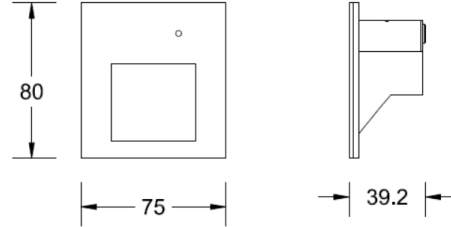

踢脚灯 - MODEL: RW202

Step And Wall Luminaires

项目名称:

灯位号:

dweLED®
by WAC

产品图片

线图

产品描述

LED 室内感应踢脚灯，内置光敏传感器，仅在黑暗时工作，出光柔和舒适无眩光，可直接接入市电使用，适用于高端家居等相关场景。

产品特性

- 主体材质: 铝压铸灯体
- 光学系统: /
- 表面处理: 静电粉末喷涂
- 投射方向: /
- 配件/支架: /
- 防护等级: IP20
- 绝缘等级: Class I
- 环境温度: -20°C~50°C

产品规格

- 光源类型: SMD
- 光源功率: 1W Max
- 光源寿命: >36000h-L70 / B10-Ta25°C(LM-80 / TM-21)
- 色温/显指: 3000K, Ra90
- 光源色容差: 5 SDCM
- 输入电压: 220V/AC, 50 / 60Hz
- 调光控制: ON-OFF
- 产品重量: 约 0.55Kg, 不含包装

订购模型

Model	LED	Driver	Beam	CCT	Finish
RW202 Step Light	01 1W	E ON-OFF 220V AC Power Supply	A ≥100°	30 3000K	BK Black on Aluminum BN Brush Nickel on Aluminum BZ Bronze on Aluminum SS Stainless Steel WT White on Aluminum

示例: RW202-01E-A30BK