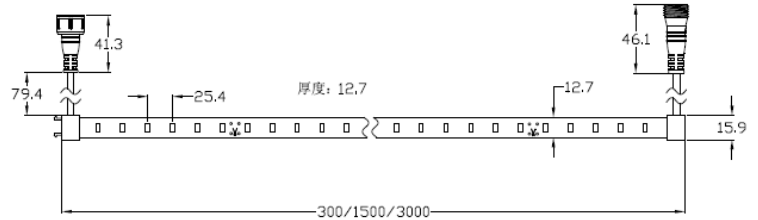

产品描述

InvisiLED RGB 系列灯带，适用于所有户外重点照明的调光变色应用。采用最新的 LED 技术，及优质硅胶套管加上灌胶工艺，达到了 IP68 的防水等级。同时可以提供清晰、优质的光效。

产品特性

- 主体材质: 柔性铜质 FPCB 板, 优质硅胶套管
- 光学系统: /
- 表面处理: /
- 投射方向: /
- 配件/支架: /
- 安规认证: /
- 防护等级: IP68
- 绝缘等级: Class III
- 环境温度: -20°C~40°C

产品规格

- 光源类型: SMD
- 光源功率: 1.5W/30cm
- 光源光通量: /
- 光源寿命: >36000h-L70 /B10-Ta25°C(LM-80/TM-21)
- 色温/显指: RGB
- 光源色容差: 5 SDCM
- 输入电压: 24V DC
- 调光控制: ON/OFF (支持 DMX 调光)
- 产品重量: /

订购模型

Model	Length	IP	LED	Driver	Beam	CCT	Surface	Finish
ULED-TCO InvisiLED RGB 灯带	1 30cm	IP68	1.5W/30cm	24V DC	115°	RGB		
	5 150 cm							
	10 300cm							

示例: ULED-TCO-1-RGB