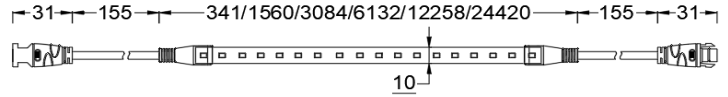

InvisiLED 灯带

项目名称:

灯位号:

产品图片

线图

产品描述

InvisiLED 系列灯带，专为户外照明设计。专业及耐久的提供卓越的色彩一致性和亮度。并且在 IP65 的防水等级下，还使用了独特的硅管保护可抵御其他各种元素的腐蚀。同时提供 3 种色温选择，来照亮美化景观和建筑特色。

产品特性

- 主体材质: 柔性铜质 FPCB 板, 优质硅胶套管
- 光学系统: /
- 表面处理: /
- 投射方向: /
- 配件/支架: /
- 安规认证: /
- 防护等级: IP65
- 绝缘等级: Class III
- 环境温度: -20°C~40°C

产品规格

- 光源类型: SMD
- 光源功率: 1.2W/30cm
- 光源光通量: 100lm@1.2W
- 光源寿命: >36000h-L70 /B10-Ta25°C(LM-80/TM-21)
- 色温/显指: 2700K/3000K/4000K, Ra90
- 光源色容差: 3 SDCM
- 输入电压: 24V DC
- 调光控制: ON/OFF
- 产品重量: /

订购模型

Model	Length	IP	LED	Driver	Beam	CCT	Surface	Finish	
UT24-OD1 InvisiLED 灯带	1	30cm	1.2W/30cm	24V DC	115°	27		Black	
	5	150 cm				27			2700K
	10	300cm				30			3000K
	20	600cm				40			4000K
	40	1200cm							
	80	2400cm							

示例: UT24-OD1-01-27